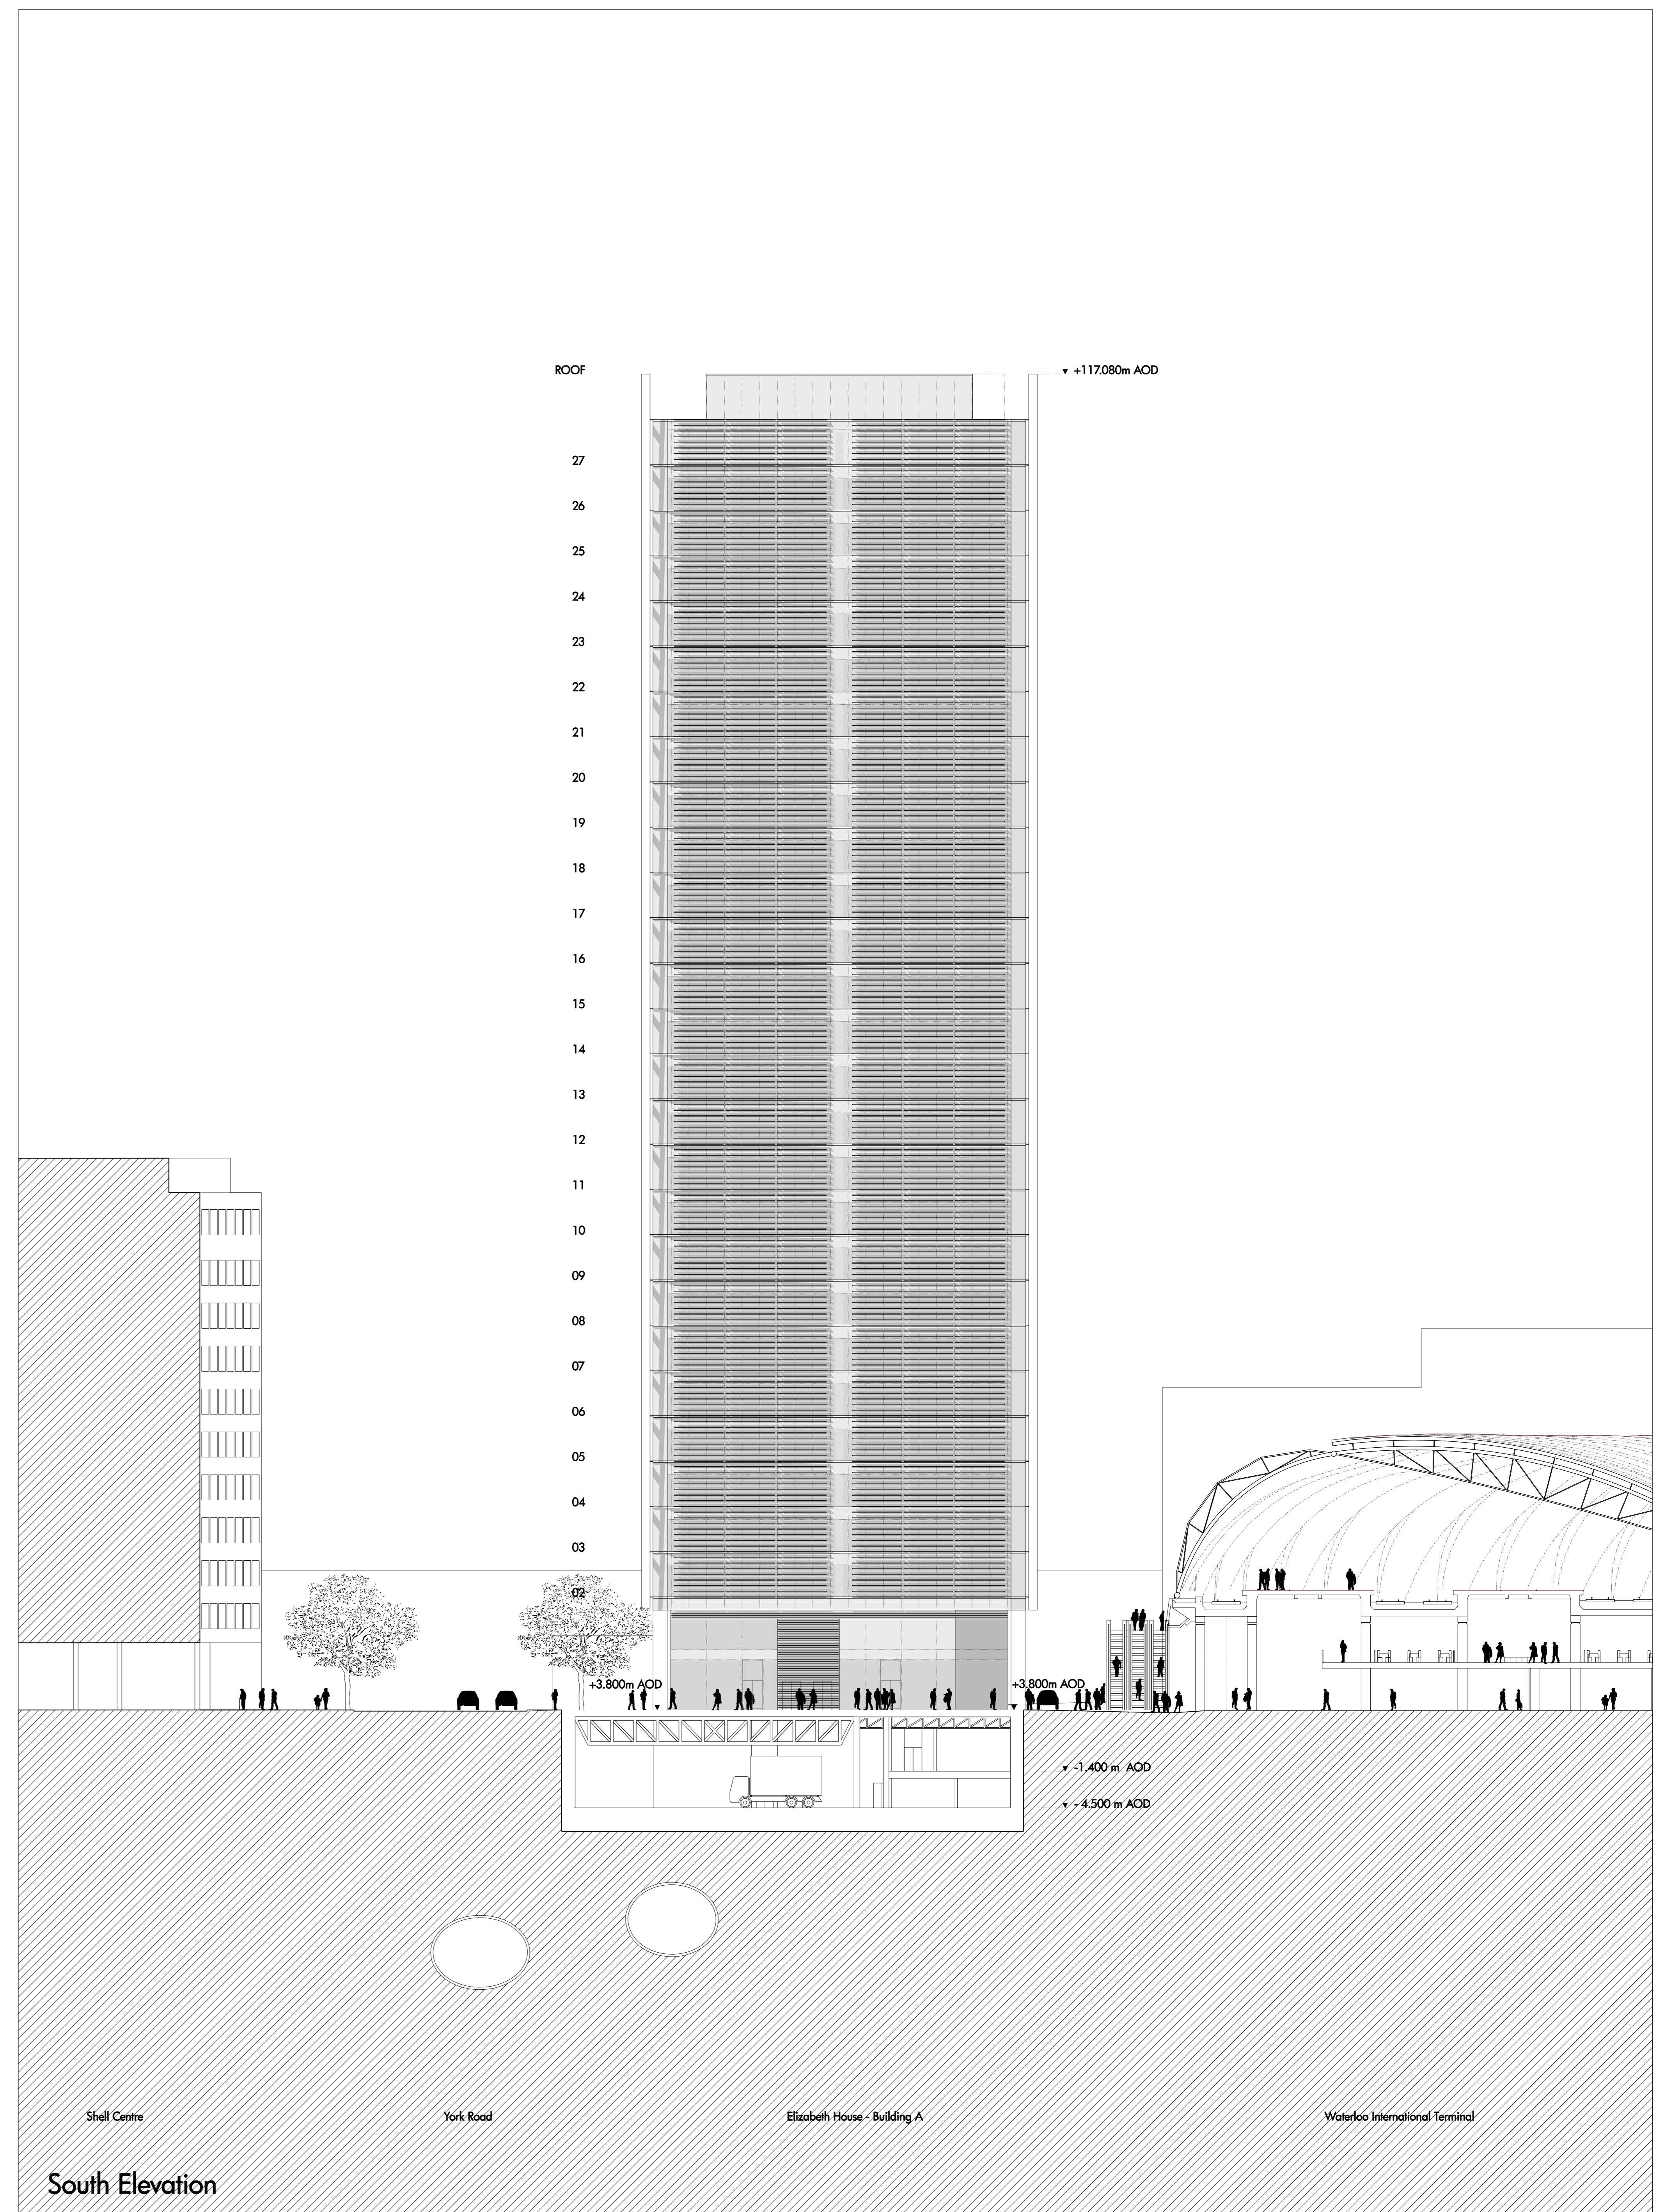

North Elevation

South Elevation

Allies and Morrison  
 85 Southwark Street  
 London SE1 0XK  
 telephone 020 7921 0100  
 facsimile 020 7921 0101  
 email info@alliesandmorrison.co.uk  
 A&M JOB NO: 449

**ELIZABETH HOUSE REDEVELOPMENT**  
 Building A North and South Elevations  
 As Proposed  
 449\_07\_034

SCALE: 1:250 @A0

04/05/07

P4  
 Revision